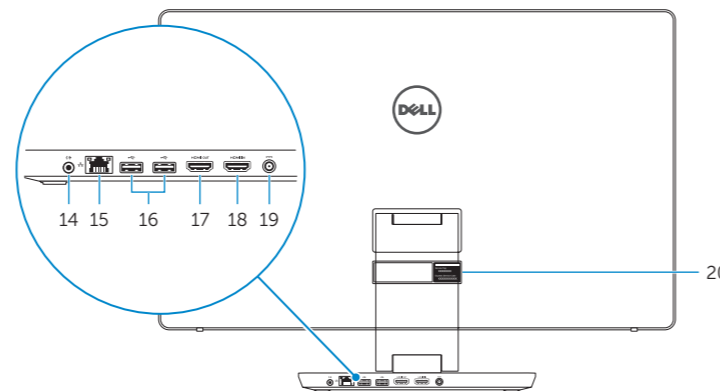

## Features

Özellikler | Tính năng | الميزات

- Right microphone
- Intel RealSense 3D Camera – optional
- Left microphone
- Camera-status light
- USB 3.0 port (supports fast charging)
- USB 3.0 port
- Brightness control buttons (2)
- Input-source selection/screen-off
- Hard-drive activity light
- Power button
- Media-card reader
- USB 3.0 ports (2)
- Headset port
- Audio-out port
- Network port
- USB 2.0 ports (2)
- HDMI-out port
- HDMI-in port
- Power-adaptor port
- Service Tag label