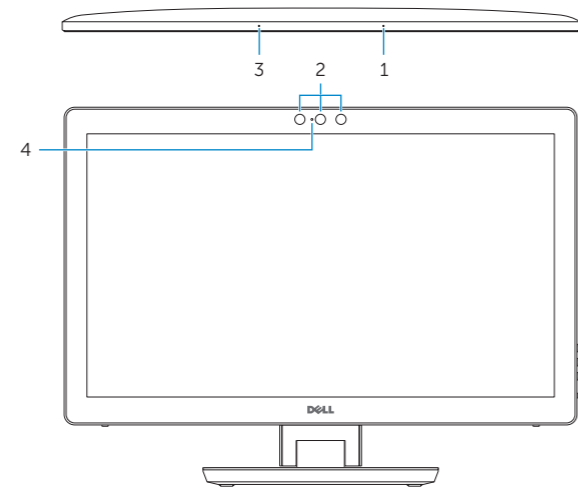

## Features

Özellikler | Tính năng | الميزات

- Right microphone
- Intel RealSense 3D Camera – optional
- Left microphone
- Camera-status light
- USB 3.0 port (supports fast charging)
- USB 3.0 port
- Brightness control buttons (2)
- Input-source selection/screen-off
- Hard-drive activity light
- Power button
- Media-card reader
- USB 3.0 ports (2)
- Headset port
- Audio-out port
- Network port
- USB 2.0 ports (2)
- HDMI-out port
- HDMI-in port
- Power-adaptor port
- Service Tag label