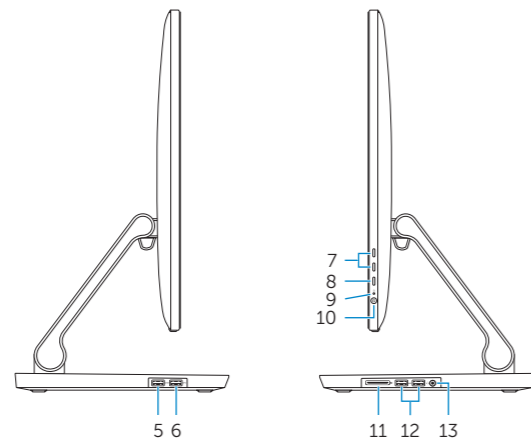

## Features

Özellikler | Tính năng | الميزات

- Right microphone
- Intel RealSense 3D Camera – optional
- Left microphone
- Camera-status light
- USB 3.0 port (supports fast charging)
- USB 3.0 port
- Brightness control buttons (2)
- Input-source selection/screen-off
- Hard-drive activity light
- Power button
- Media-card reader
- USB 3.0 ports (2)
- Headset port
- Audio-out port
- Network port
- USB 2.0 ports (2)
- HDMI-out port
- HDMI-in port
- Power-adaptor port
- Service Tag label