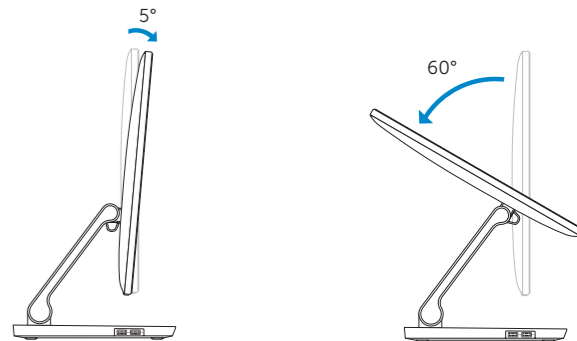

Tilt

Eğim | Xoay nghiêng | مائل